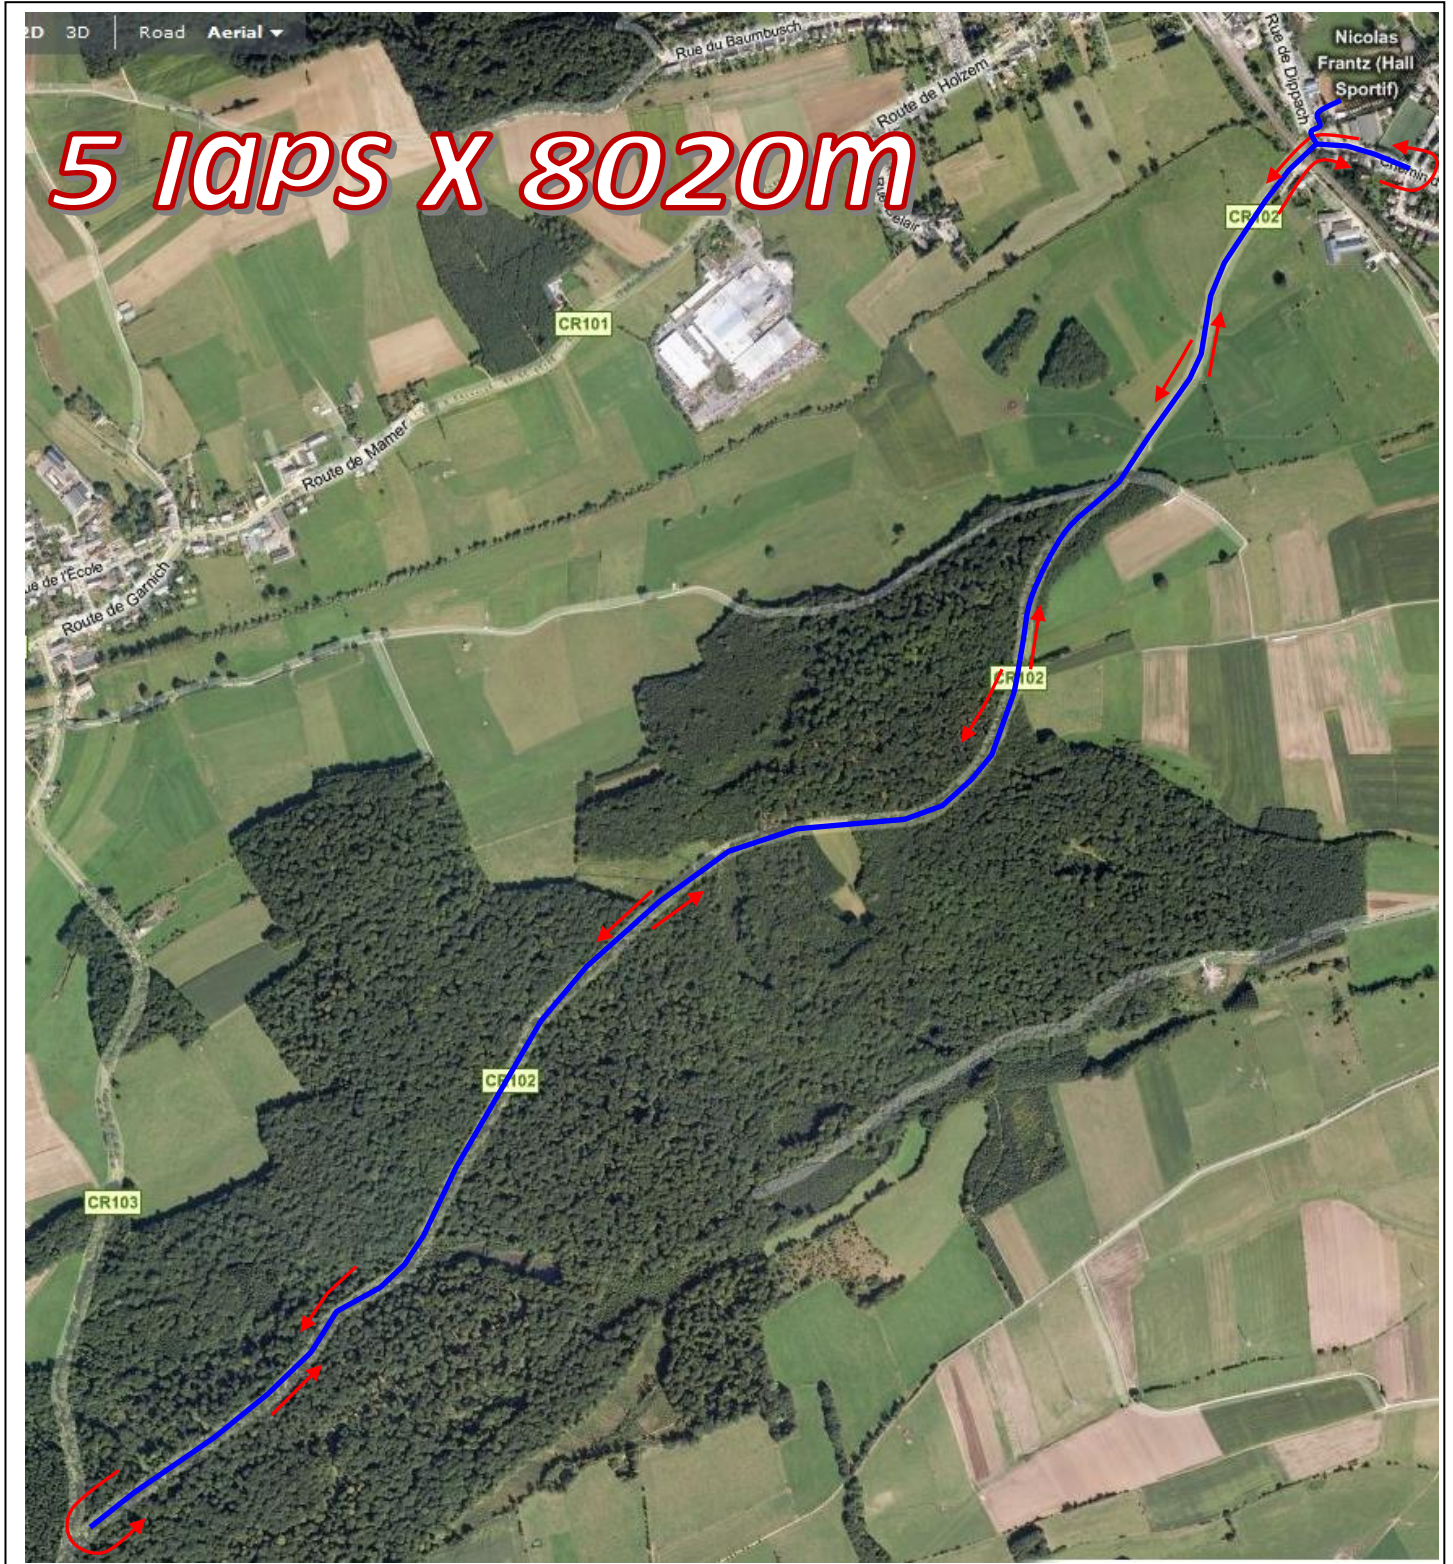

INTERNATIONAL MAMER DUATHLON BIKE TRACK

INTERNATIONAL MAMER DUATHLON RUN TRACK

**1st run 10.100m:
1/2 lap 200m stadium + 6 laps x 1650m**

2nd run:4.950m

3 laps x 1650m