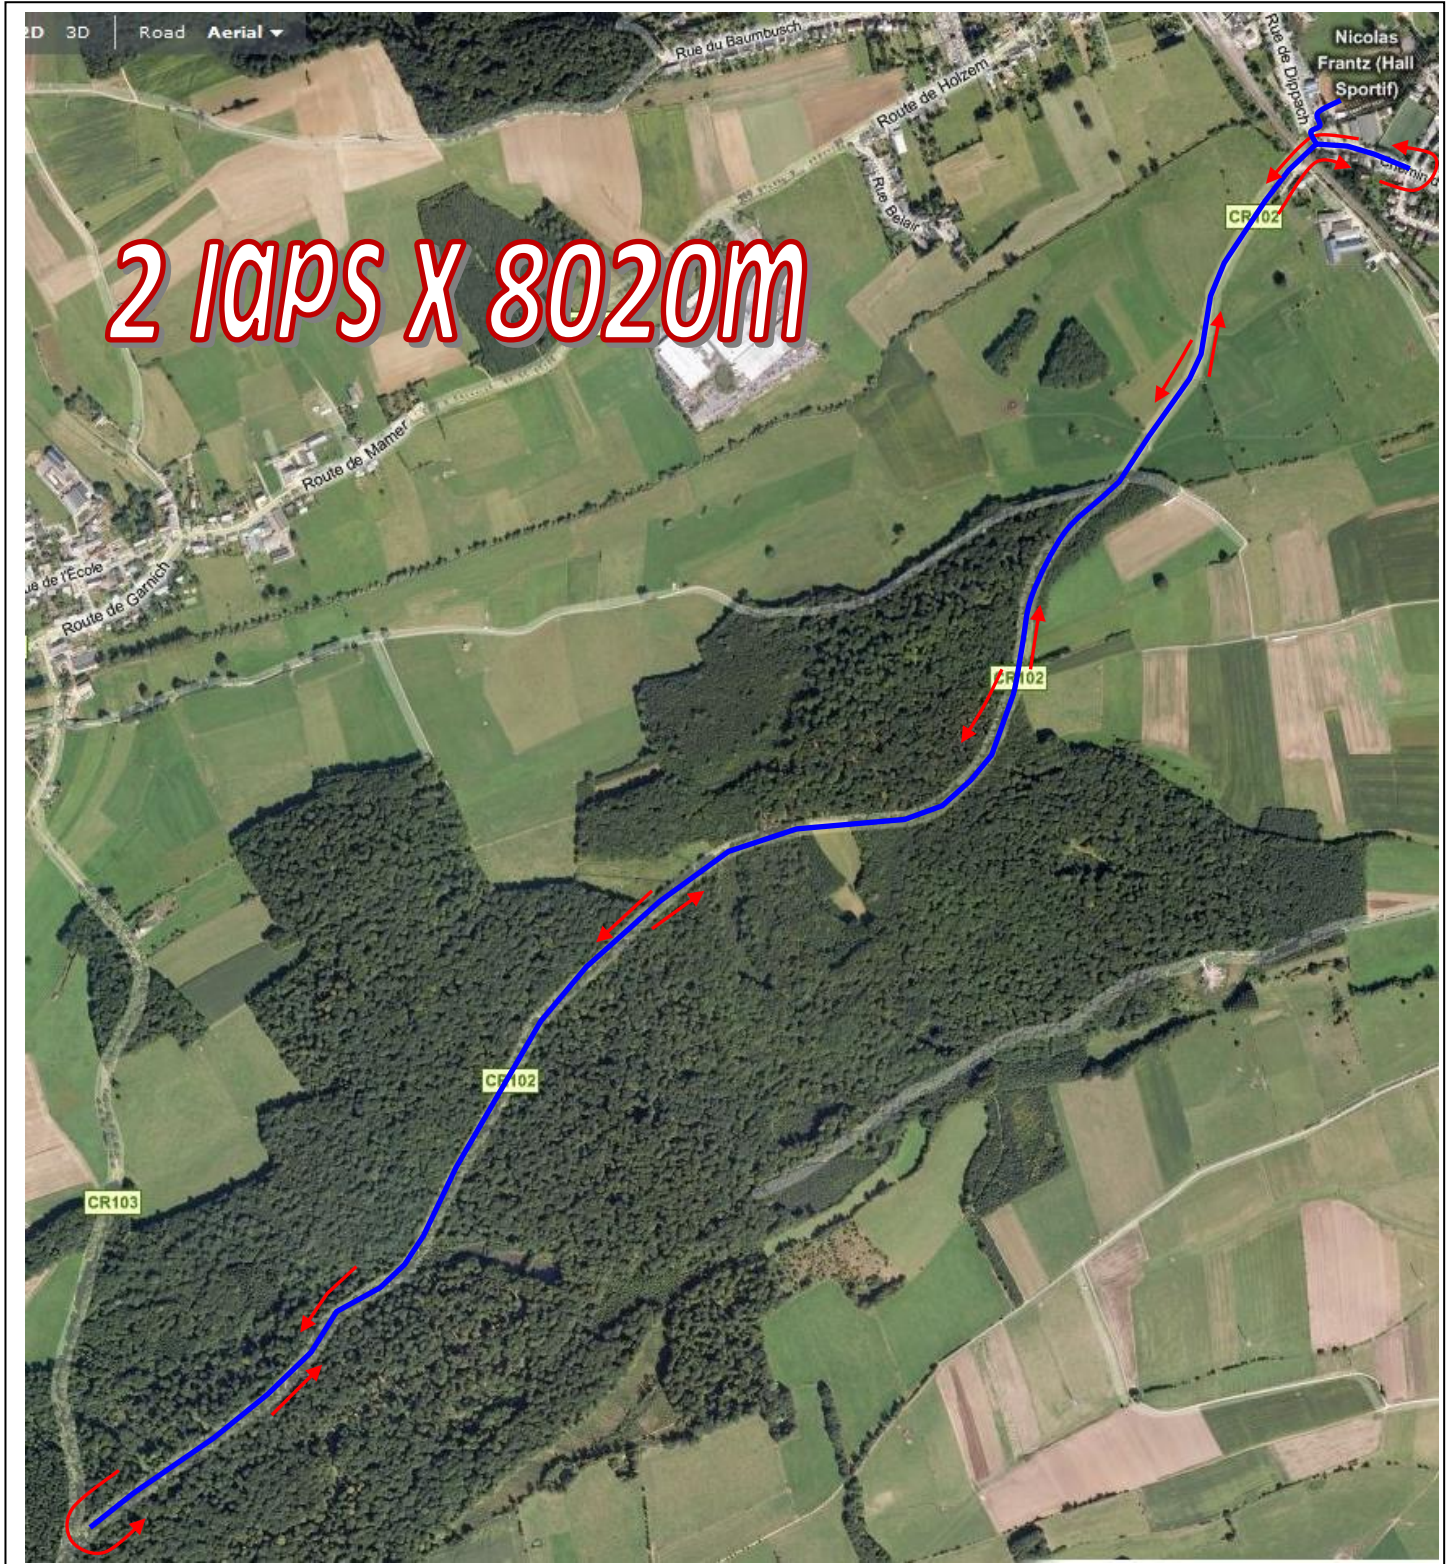

# INTERNATIONAL MAMER DUATHLON YOUTH A JUNIORS PROMO BIKE TRACK

# **INTERNATIONAL MAMER DUATHLON YOUTH A JUNIORS PROMO RUN TRACK**

**1st run 3.500m:**

**1/2 lap 200m stadium + 2 laps x 1650m**

**2nd run: 1.650m**

**1 lap x 1650m**